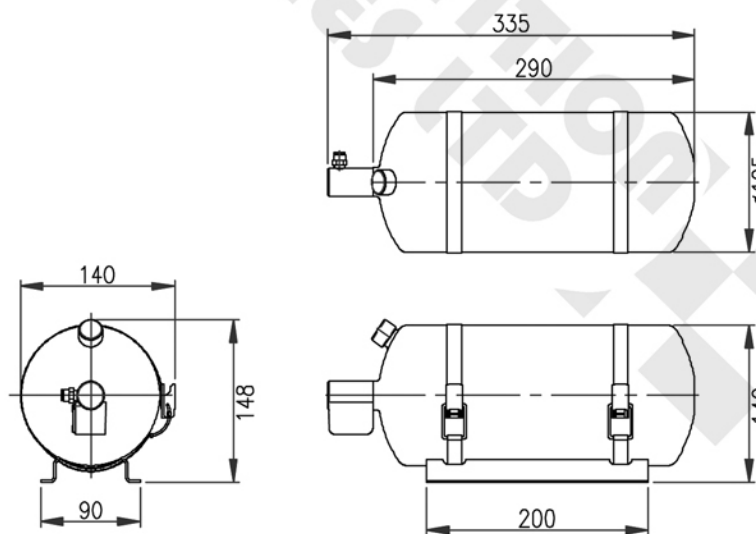

Description: Zero 2000 2.25 litre Electric Slimline System (Saloon Car)

FIA homologation: National use only (MSA)

Part No: LL101-225-006

Contents: Zero 2000 Foam, 2.25 litres, single chamber

Discharge System: Electrical, pressurised to 12 bar

Cylinder: Aluminium Alloy

Size (mm): 148 x 140 x 335 (incl. bracket & discharge heads)

Weights: Cylinder (filled) = 3.0kg

Operating Temperatures: -15 to +60 degrees C

Kit Contents

1 x 2.25l Slimline cylinder with bracket & straps
 1 x Power Pack
 1 x Cockpit Switch
 1 x External Waterproof Switch
 1 x Plug & lead assembly
 2 x Discharge nozzles

1 x Bulkhead fitting (push in)
 1 x T connector (push in)
 4 x meters Semi-rigid tube
 1 x Tube mount clips (pack)
 1 x Decal pack
 1 x Instructions manual